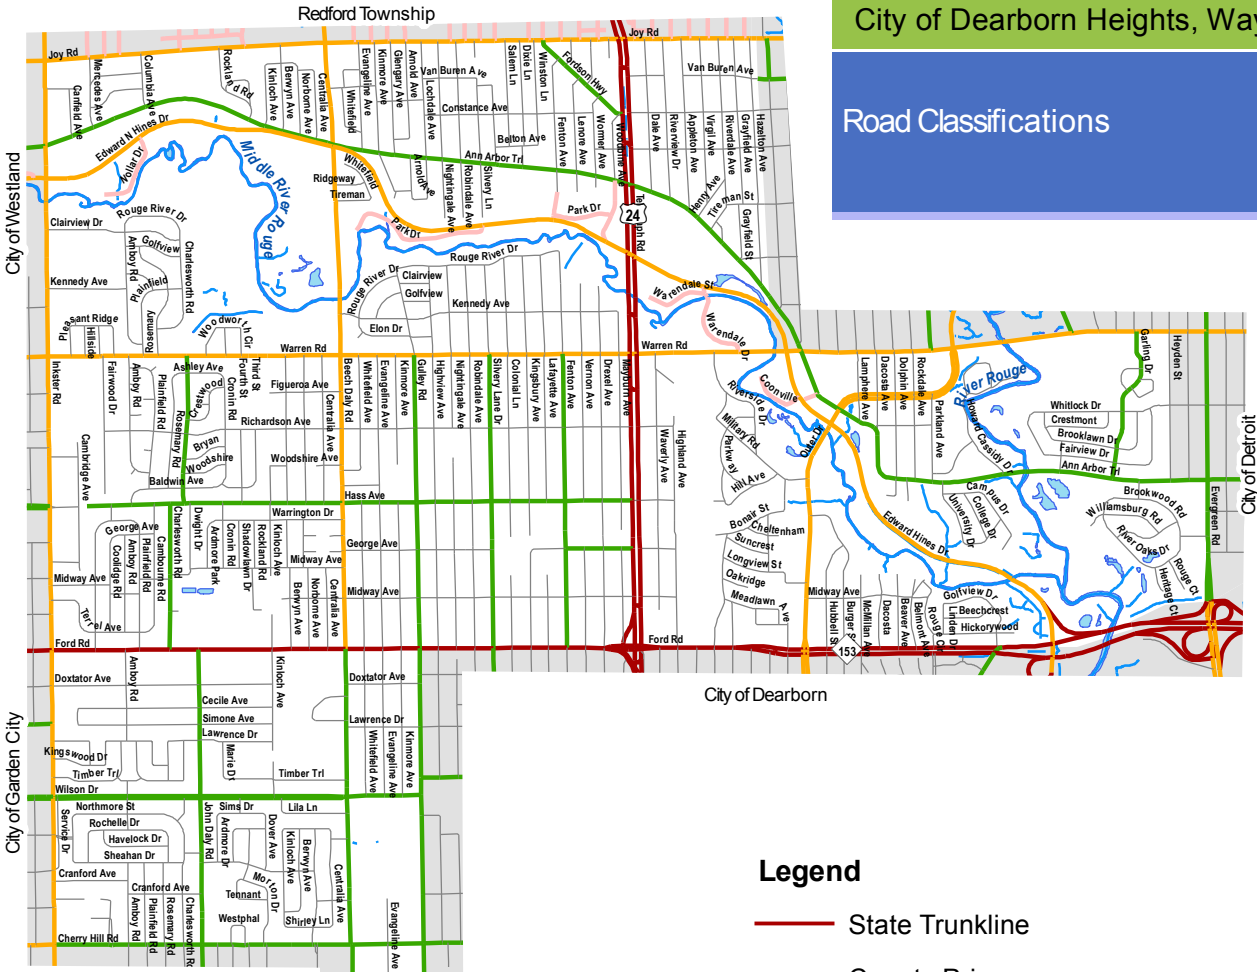

Road Classifications

Legend

- State Trunkline
- County Primary
- County Local
- City Major
- City Local

Source: Wayne County GIS;